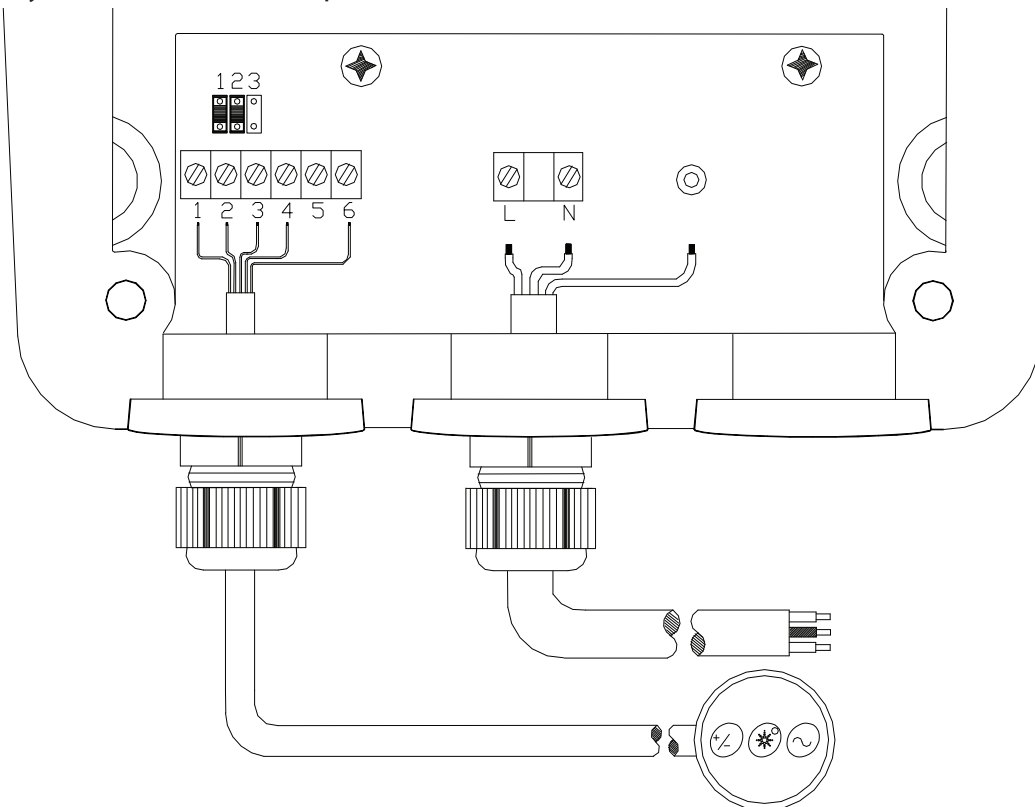

Touch Pad Connections To VHS Blowers

AirBath Touchpad Connection.

- Terminal -1 Red (on/off)
- Terminal -2 Green (Massage)
- Terminal -3 Blue (Vari speed)
- Terminal -4 Black (LED)
- Terminal -5 Yellow (N/A)
- Terminal -6 White (GND)

HydroAir Genesis Touchpad Connection

- Terminal -1 Grey (on/off)
- Terminal -2 Black (Massage)
- Terminal -3 Blue (Vari speed)
- Terminal -4 Yellow (LED)
- Terminal -5 Blank
- Terminal -6 Red (GND)