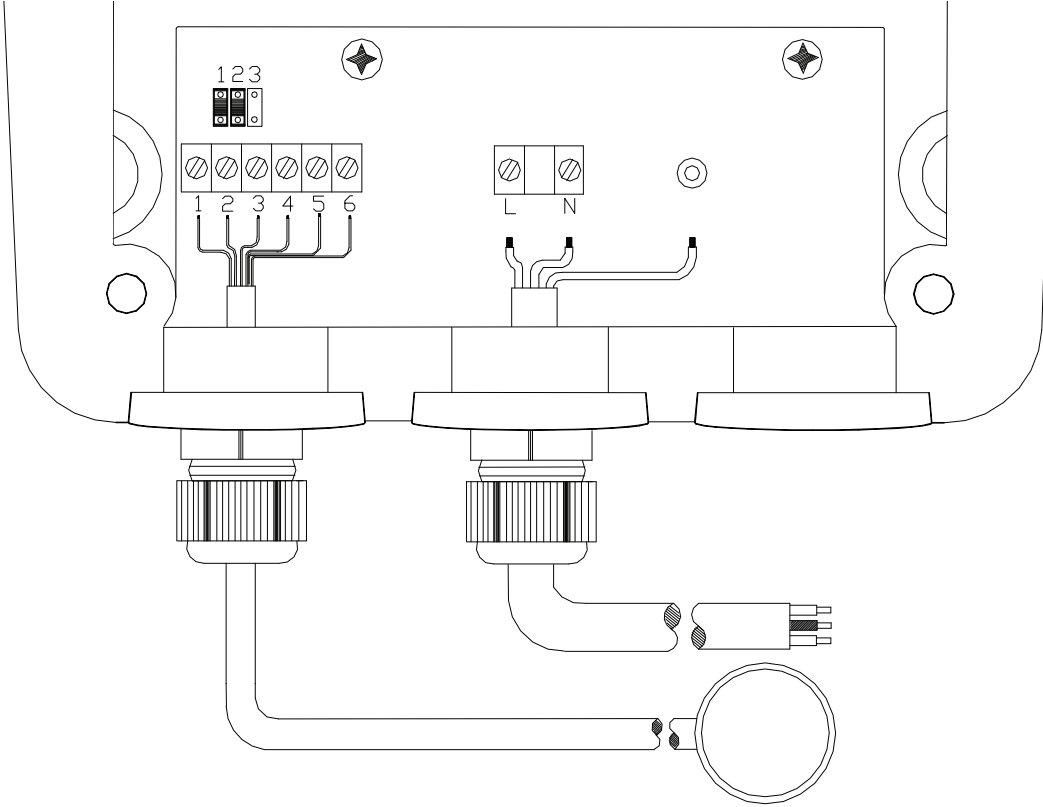

Touch Pad Connections To VHS Blowers

AirBath Touchpad Connection.

- Terminal -1 Red (on/off)
- Terminal -2 Green (Massage)
- Terminal -3 Blue (Vari speed)
- Terminal -4 Black (LED)
- Terminal -5 Yellow (N/A)
- Terminal -6 White (GND)

HydroAir Genesis Touchpad Connection

- Terminal -1 Grey (on/off)
- Terminal -2 Black (Massage)
- Terminal -3 Blue (Vari speed)
- Terminal -4 Yellow (LED)
- Terminal -5 Blank
- Terminal -6 Red (GND)