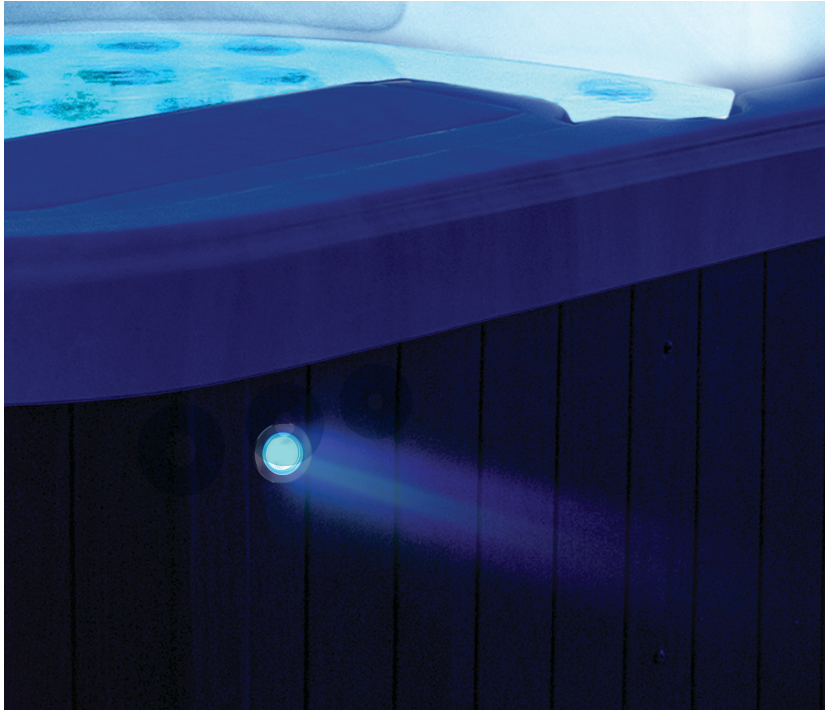

Status Pro

LIGHTING THE WAY

SIMPLE, EFFICIENT AND EFFECTIVE

Status Pro is a simple, efficient and effective lighting system designed to give real-time status of the spa. Status Pro utilizes energy efficient, long lasting LED technology. Status Pro is compatible with all BP system packs and corresponding topside panels. LEDs will be tied to a cabinet-mounted light fitting that the spa owner can use to tell, at a glance, if all is OK with the spa or if something requires their attention.

In addition to making world class spa controls, Balboa Water Group strives to ensure the spa experience is reliable, safe and healing. Status Pro is lighting the way.

Green Light: spa pack is operational. There are no messages, faults or error codes.