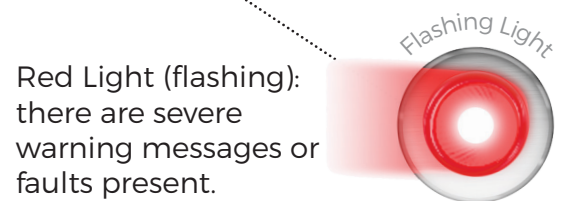

## SIMPLE, EFFICIENT AND EFFECTIVE

Status Pro is a simple, efficient and effective lighting system designed to give real-time status of the spa. Status Pro utilizes energy efficient, long lasting LED technology. Status Pro is compatible with all BP system packs and corresponding topside panels. LEDs will be tied to a cabinet-mounted light fitting that the spa owner can use to tell, at a glance, if all is OK with the spa or if something requires their attention.

In addition to making world class spa controls, Balboa Water Group strives to ensure the spa experience is reliable, safe and healing. Status Pro is lighting the way.

Green Light: spa pack is operational. There are no messages, faults or error codes.

Blue Light: spa pack is operational. There is a reminder and/or information message, and there is no fault or error codes.

Red Light: there are warning messages or faults present.

Red Light (flashing): there are severe warning messages or faults present.