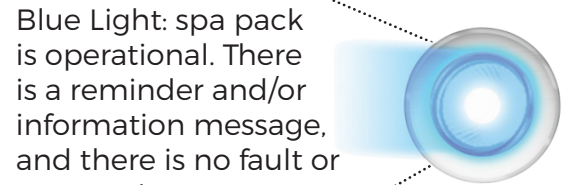

Blue Light: spa pack is operational. There is a reminder and/or information message, and there is no fault or error codes.

Red Light: there are warning messages or faults present.