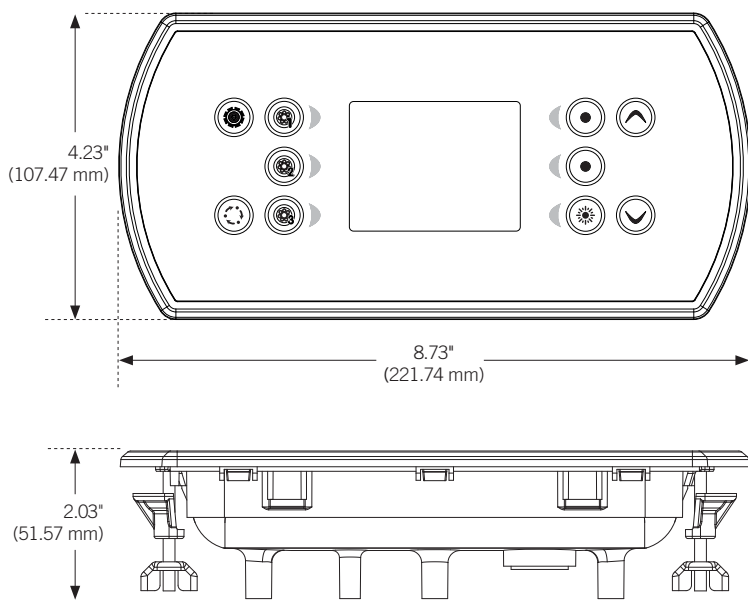

## comparison chart

The following chart shows you the difference between the in.k500 and the in.k800

|   | in.k500 | in.k800  |
|---|---------|----------|
| - LCD size (as measured diagonally)                       | 1.8"    | 2.8"     |
| - optional mounting with wing-nuts and spacers            | ●       | ●        |
| - double-sided bezel gasket                               | ●       | ●        |
| - direct access to accessory keys from main menu          | ●       | ●        |
| - animated icons giving instant spa status information    | ●       | ●        |
| - number of pumps/blowers supported                       | up to 3 | up to 6  |
| - battery backed clock                                    | —       | ●        |
| - water care schedules                                    | 7 days  | 7 days   |
| - number of schedules within water care                   | fixed   | variable |
| - support in.stream 2, in.stream and in.tune audio source | ●       | ●        |
| - support in.clear water sanitization system              | ●       | ●        |
| - support in.mix 300 lighting console                     | —       | ●        |
| - notification icons at the top of the screen             | —       | ●        |

## in.k800 dimensions