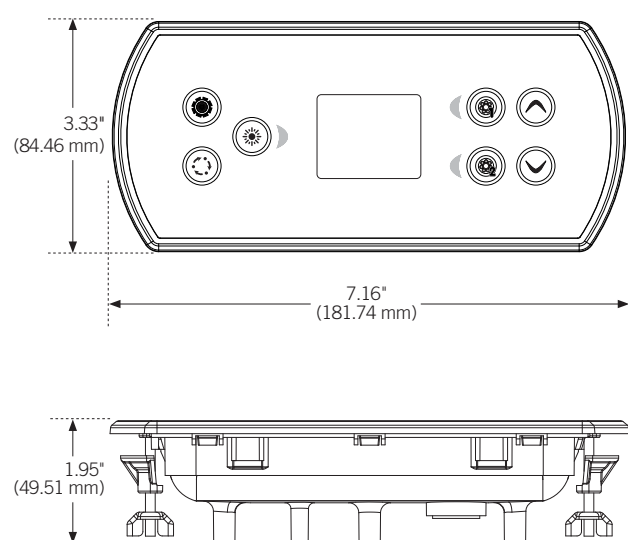

in.k500 dimensions