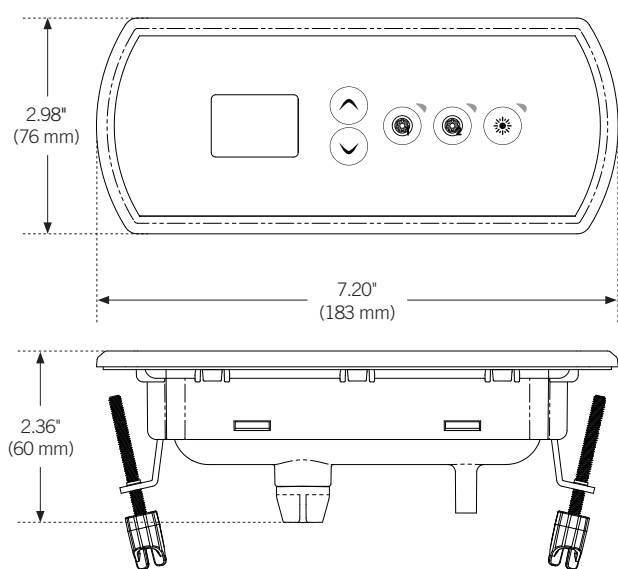

in.k330 dimensions