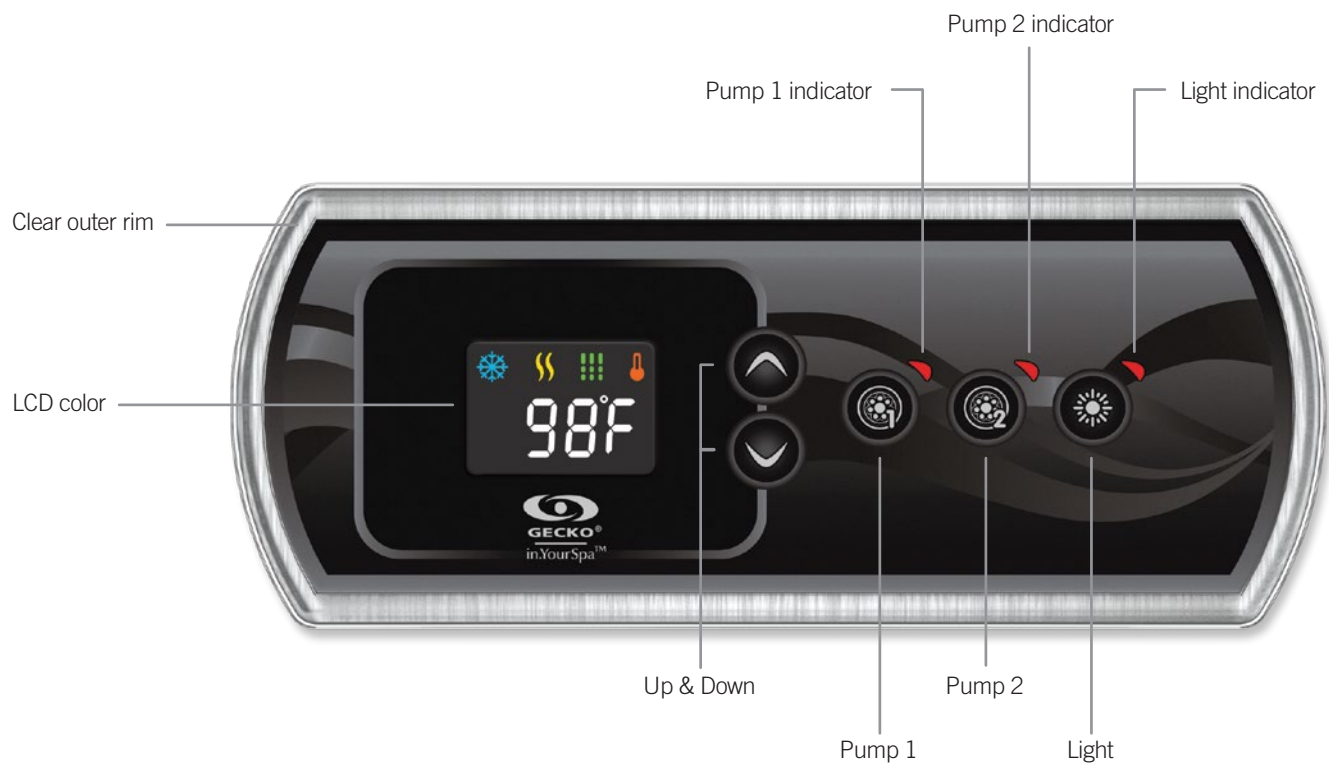

in.k330

An affordable touch of luxury

Classy look

With its larger dimension, sleekness and its backlit outer rim, Gecko's in.k330 is an affordable alternative for those who want to experience luxury. Its design will enhance the look of any spa.

Distinctive display

Completely ergonomic, our new in.k330 has a big LCD screen with excellent contrasts and brightness. Its static colors and 5 keys make it so easy to use. A classy and ergonomic keypad, that's the perfect combination!

Perfect 2 pump affordable solution

Our solidly built in.k330 supports Gecko's in.lu.me LED lights system and our brand new in.temp. It brings all the features you really need to one keypad. It is the perfect choice for your customers who want quality!

in.k330

lcd color keypad

keys

item

	in.k330
- static LCD size (as measured diagonally)	1.5" (38 mm)
- integrated brackets	•
- double-sided bezel gasket	•
- colored icons giving instant spa status information	•
- number of pumps/blowers supported	up to 3
- in.lu.me output support	•
- in.temp support	•