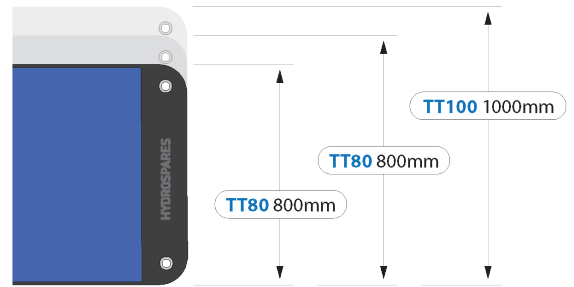

STANDARD HOT TUB MOVER

2.7m TUB TUGGER

SWIM SPA EXTENSION

3.2 EXTENSION

ATTACHES TO STANDARD TUB TUGGER