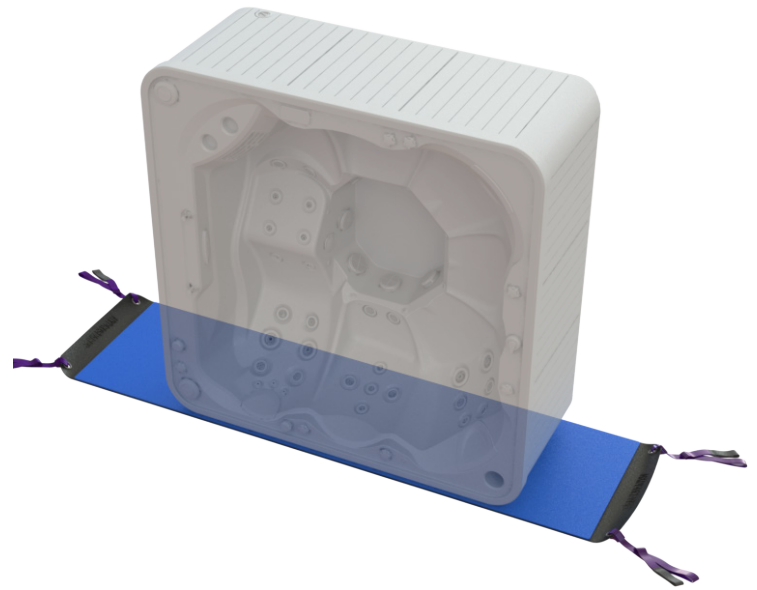

STANDARD HOT TUB MOVER

2.7m TUB TUGGER

SWIM SPA EXTENSION

3.2 EXTENSION

ATTACHES TO STANDARD TUB TUGGER