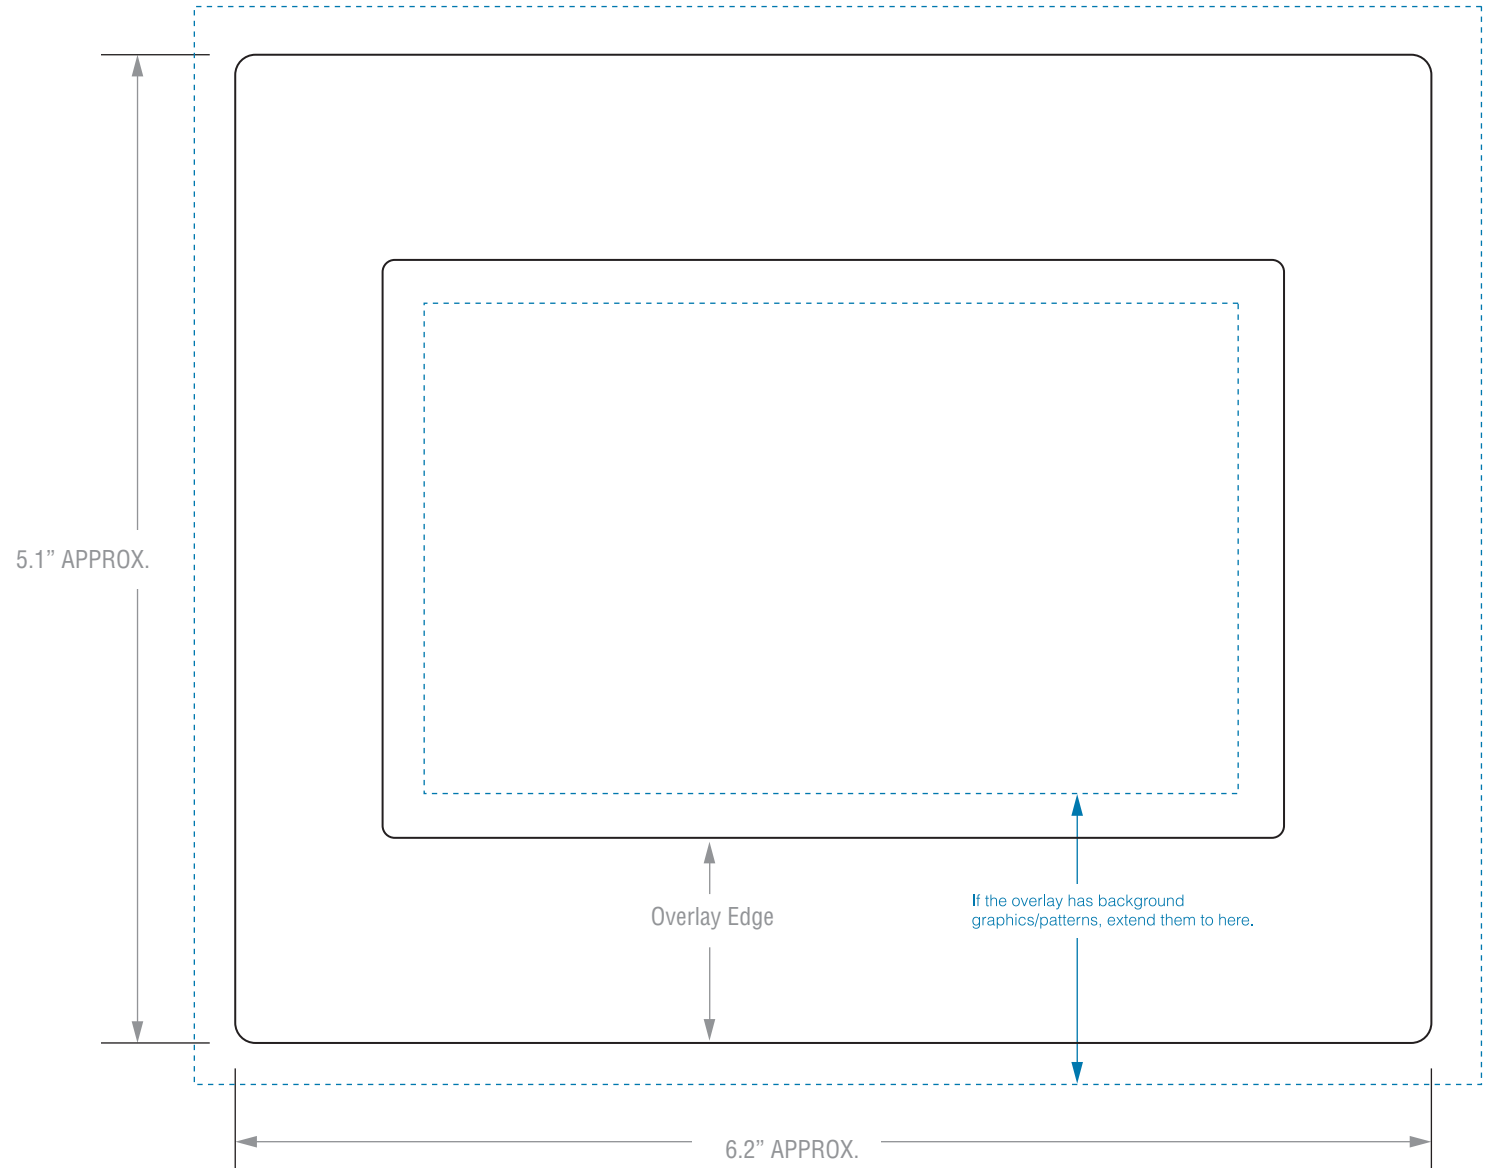

Overlay Graphics Template (spaTouch 2)

Use this to create overlay graphics only. Do not use this template to create a die cutting tool.

PRODUCT DRAWINGS
© 2018 BALBOA WATER GROUP

CONFIDENTIAL

BALBOA WATER GROUP
COPY RIGHTED